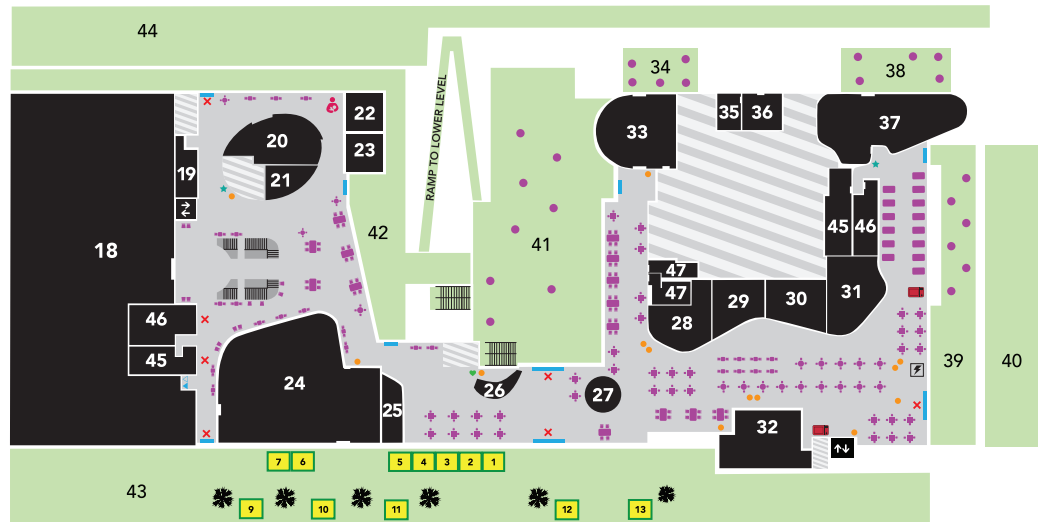

## DIRECTORY

1. LSU Administration Office | Room 131
2. The Rose - Black Resource Center (BRC) | Room 132
3. Meeting Room 130
4. Office of Student Life (OSL) | Room 121
5. LSU Activities Office | Room 120
6. Multicultural Affairs (MCA) | Room 110
7. Toro Dreamers Success Center (TDSC) | Room 110A
8. Meeting Room 113
9. Nap Room | Room 112
10. Campus Dining Services | Room 111
11. Games Room | Room 140
12. Performance Stage
13. University Library
14. Sculpture Garden/Parking Lot 6
15. Loading Dock
16. Men's Restroom
17. Women's Restroom
18. University Book Store
19. Wells Fargo | Room 251
20. Television Lounge
21. Reservation and Event Services
22. Meditation Room | Room 238
23. KDHR Radio Station | Room 236
24. Associated Student Inc. (ASI) | Room 231
25. Undesignated Space
26. Information Desk / Wireless Printing
27. Union Grind
28. Taco Bell / A&W
29. Toro Fresh
30. Panda Express
31. Green Olive
32. Subway
33. DH Sports Lounge
34. DH Sports Lounge Patio
35. Clubs and Organizations Storage Room | Room 215A
36. The Queer Culture Resource Center (QCRC) | Room 215
37. 1910 Cafe & Lounge
38. 1910 Cafe & Lounge Patio
39. North Lawn Patio
40. North Lawn
41. Palm Courtyard
42. South Patio
43. East Walkway (EWW)
44. West Walkway (WWW)
45. Men's Restroom
46. Women's Restroom
47. Universally Accessible (UA) Restrooms
48. Meeting Room 320
49. Meeting Room 322
50. Meeting Room 323
51. Meeting Room 324
52. Meeting Room 325
53. Meeting Room 326
54. Meeting Room 327
55. Meeting Room 328
56. Pre Function Area
57. Ballroom A
58. Ballroom B
59. Ballroom C
60. Terrace
61. North Balcony
62. Men's Restroom
63. Women's Restroom

## LOWER LEVEL

## MAIN LEVEL

## UPPER LEVEL

Internal Facility	Outdoor Area	Water Fountain
Back of House	Stairs	Microwaves
Elevators	Courtesy Phones	Lactation Suite
Automated External	ADA Auto Door	Charging Station
Building Entrance/Exit	Seating	Planters
East Walkway (EWW) Spaces	Ad & Info	
Corridors	Hydration Station	