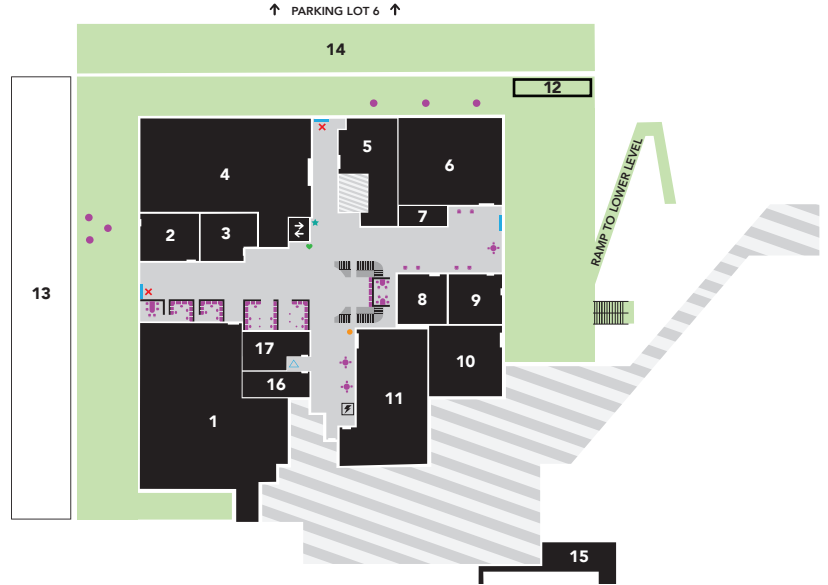

## DIRECTORY

1. LSU Administration Office | Room 131
2. The Rose - Black Resource Center (BRC) | Room 132
3. Meeting Room 130
4. Office of Student Life (OSL) | Room 121
5. LSU Activities Office | Room 120
6. Multicultural Affairs (MCA) | Room 110
7. Toro Dreamers Success Center (TDSC) | Room 110A
8. Meeting Room 113
9. Nap Room | Room 112
10. Campus Dining Services | Room 111
11. Games Room | Room 140
12. Performance Stage
13. University Library
14. Sculpture Garden/Parking Lot 6
15. Loading Dock
16. Men's Restroom
17. Women's Restroom
18. University Book Store
19. Wells Fargo | Room 251
20. Television Lounge
21. Reservation and Event Services
22. Meditation Room | Room 238
23. KDHR Radio Station | Room 236
24. Associated Student Inc. (ASI) | Room 231
25. Undesignated Space
26. Information Desk / Wireless Printing
27. Union Grind
28. Taco Bell / A&W
29. Toro Fresh
30. Panda Express
31. Green Olive
32. Subway
33. DH Sports Lounge
34. DH Sports Lounge Patio
35. Clubs and Organizations Storage Room | Room 215A
36. The Queer Culture Resource Center (QCRC) | Room 215
37. 1910 Cafe & Lounge
38. 1910 Cafe & Lounge Patio
39. North Lawn Patio
40. North Lawn
41. Palm Courtyard
42. South Patio
43. East Walkway (EWW)
44. West Walkway (WWW)
45. Men's Restroom
46. Women's Restroom
47. Universally Accessible (UA) Restrooms
48. Meeting Room 320
49. Meeting Room 322
50. Meeting Room 323
51. Meeting Room 324
52. Meeting Room 325
53. Meeting Room 326
54. Meeting Room 327
55. Meeting Room 328
56. Pre Function Area
57. Ballroom A
58. Ballroom B
59. Ballroom C
60. Terrace
61. North Balcony
62. Men's Restroom
63. Women's Restroom

## LOWER LEVEL

## MAIN LEVEL

## UPPER LEVEL

Internal Facility	Outdoor Area	Water Fountain
Back of House	Stairs	Microwaves
Elevators	Courtesy Phones	Lactation Suite
Automated External	ADA Auto Door	Charging Station
Building Entrance/Exit	Seating	Planters
East Walkway (EWW) Spaces	Ad & Info	
Corridors	Hydration Station	