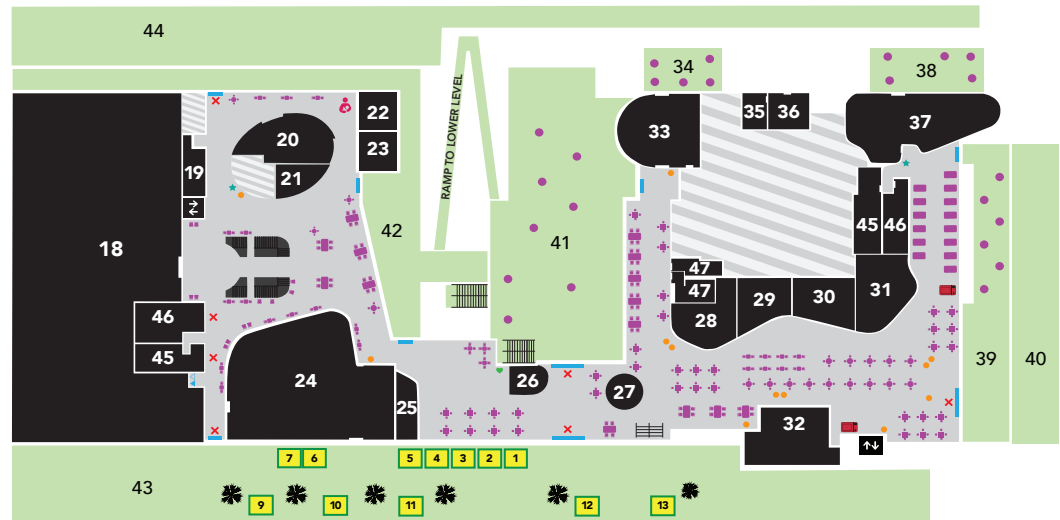

DIRECTORY

1. LSU Administration Office | Room 131
2. The Rose - Black Resource Center (BRC) | Room 132
3. Meeting Room 130
4. Office of Student Life (OSL) | Room 121
5. LSU Activities Office | Room 120
6. Multicultural Affairs (MCA) | Room 110
7. Toro Dreamers Success Center (TDSC) | Room 110A
8. Meeting Room 113
9. Nap Room | Room 112
10. Campus Dining Services | Room 111
11. Games Room | Room 140
12. Performance Stage
13. University Library
14. Sculpture Garden/Parking Lot 6
15. Loading Dock
16. Men's Restroom
17. Women's Restroom
18. University Book Store
19. Wells Fargo | Room 251
20. Television Lounge
21. Reservation and Event Services
22. Meditation Room | Room 238
23. KDHR Radio Station | Room 236
24. Associated Student Inc. (ASI) | Room 231
25. Everytable
26. Information Desk / Print Services
27. Union Grind
28. Undesignated Spaces
29. Toro Fresh
30. Panda Express
31. Green Olive
32. Subway
33. DH Sports Lounge
34. DH Sports Lounge Patio
35. Clubs and Organizations Storage Room | Room 215A
36. The Queer Culture Resource Center (QCRC) | Room 215
37. 1910 Cafe & Lounge
38. 1910 Cafe & Lounge Patio
39. North Lawn Patio
40. North Lawn
41. Palm Courtyard
42. South Patio
43. East Walkway (EWW)
44. West Walkway (WWW)
45. Men's Restroom
46. Women's Restroom
47. Universally Accessible (UA) Restrooms
48. Meeting Room 320
49. Meeting Room 322
50. Meeting Room 323
51. Meeting Room 324
52. Meeting Room 325
53. Meeting Room 326
54. Meeting Room 327
55. Meeting Room 328
56. Pre Function Area
57. Ballroom A
58. Ballroom B
59. Ballroom C
60. Terrace
61. North Balcony
62. Men's Restroom
63. Women's Restroom

LOWER LEVEL

MAIN LEVEL

UPPER LEVEL

INTERNAL FACILITY	OUTDOOR AREA	WATER FOUNTAIN
BACK OF HOUSE	STAIRS	MICROWAVES
ELEVATORS	COURTESY PHONES	LACTATION SUITE
AUTOMATED EXTERNAL	ADA AUTO DOOR	CHARGING STATION
BUILDING ENTRANCE/EXIT	SEATING	PLANTERS
EAST WALKWAY (EWW) SPACES	ADVERTISING/ INFO TV	
CORRIDORS	HYDRATION STATION	