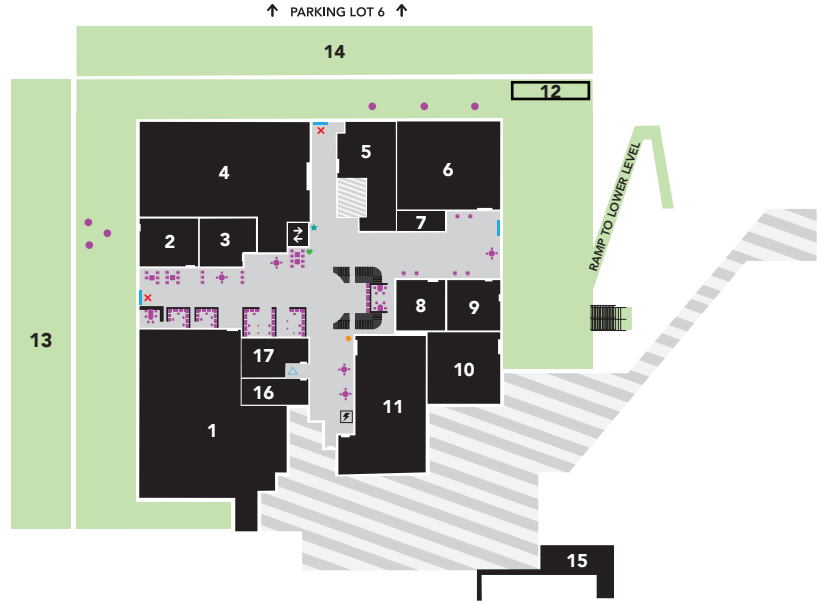

DIRECTORY

1. LSU Administration Office | Room 131
2. The Rose - Black Resource Center (BRC) | Room 132
3. Meeting Room 130
4. Office of Student Life (OSL) | Room 121
5. LSU Activities Office | Room 120
6. Multicultural Affairs (MCA) | Room 110
7. Toro Dreamers Success Center (TDSC) | Room 110A
8. Meeting Room 113
9. Nap Room | Room 112
10. Campus Dining Services | Room 111
11. Games Room | Room 140
12. Performance Stage
13. University Library
14. Sculpture Garden/Parking Lot 6
15. Loading Dock
16. Men's Restroom
17. Women's Restroom
18. University Book Store
19. Wells Fargo | Room 251
20. Television Lounge
21. Reservation and Event Services
22. Meditation Room | Room 238
23. KDHR Radio Station | Room 236
24. Associated Student Inc. (ASI) | Room 231
25. Everytable
26. Information Desk / Print Services
27. Union Grind
28. Undesignated Spaces
29. Toro Fresh
30. Panda Express
31. Green Olive
32. Subway
33. DH Sports Lounge
34. DH Sports Lounge Patio
35. Clubs and Organizations Storage Room | Room 215A
36. The Queer Culture Resource Center (QCRC) | Room 215
37. 1910 Cafe & Lounge
38. 1910 Cafe & Lounge Patio
39. North Lawn Patio
40. North Lawn
41. Palm Courtyard
42. South Patio
43. East Walkway (EWW)
44. West Walkway (WWW)
45. Men's Restroom
46. Women's Restroom
47. Universally Accessible (UA) Restrooms
48. Meeting Room 320
49. Meeting Room 322
50. Meeting Room 323
51. Meeting Room 324
52. Meeting Room 325
53. Meeting Room 326
54. Meeting Room 327
55. Meeting Room 328
56. Pre Function Area
57. Ballroom A
58. Ballroom B
59. Ballroom C
60. Terrace
61. North Balcony
62. Men's Restroom
63. Women's Restroom

LOWER LEVEL

MAIN LEVEL

UPPER LEVEL

INTERNAL FACILITY	OUTDOOR AREA	WATER FOUNTAIN
BACK OF HOUSE	STAIRS	MICROWAVES
ELEVATORS	COURTESY PHONES	LACTATION SUITE
AUTOMATED EXTERNAL	ADA AUTO DOOR	CHARGING STATION
BUILDING ENTRANCE/EXIT	SEATING	PLANTERS
EAST WALKWAY (EWW) SPACES	ADVERTISING/ INFO TV	
CORRIDORS	HYDRATION STATION	